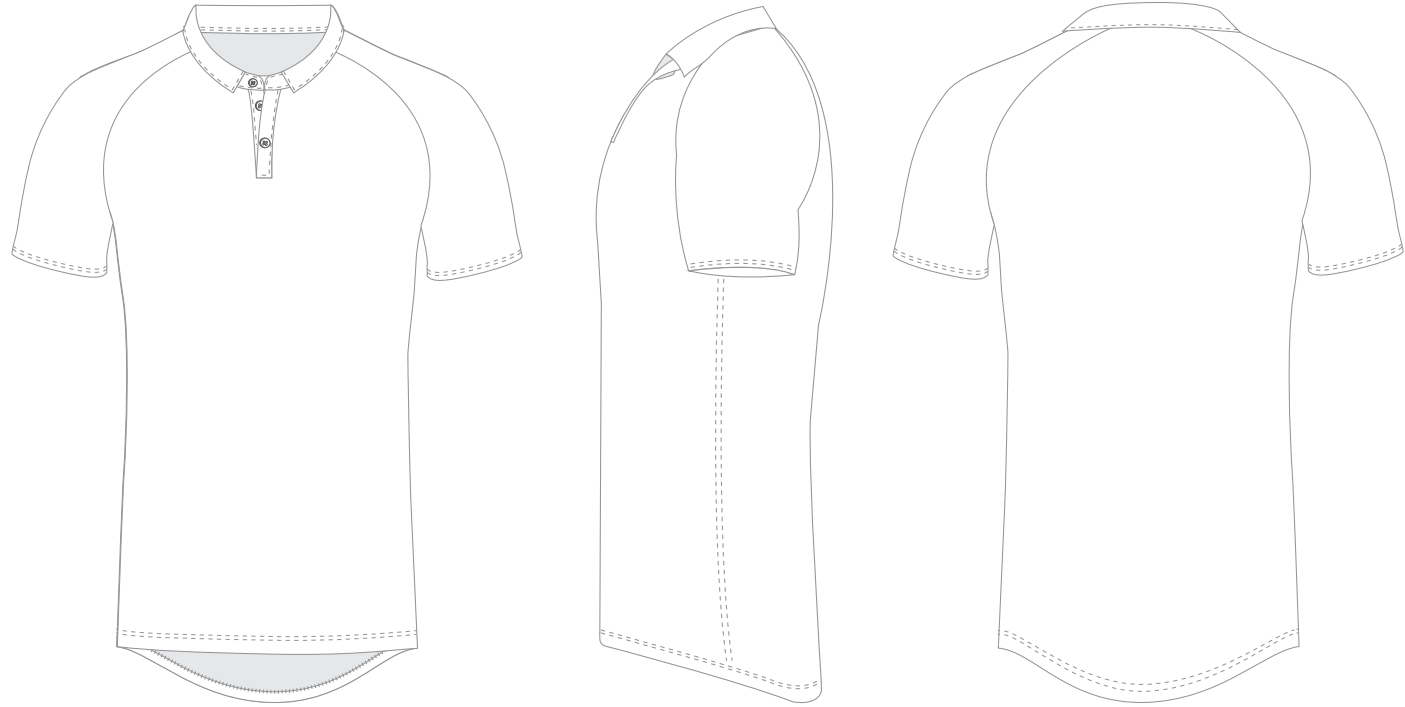

MULTISPORT POLO - GAME FIT - MENS

MUNG-M114

	XSJ	SJ	MJ	LJ	YOUTH	SMALL	MEDIUM	LARGE	XL	2XL	3XL
TO FIT CHEST	28	30	32	34	36	38	40	44	48	52	54

FULLY SUBLIMATED - SLEEVE OPTIONS AND COLLAR OPTIONS AVAILABLE
FABRIC OPTIONS - COOLTECH, SUPACOOOL, MK 150, FFC 160
PLEASE NOTE FABRICS CAN ALTER SIZING