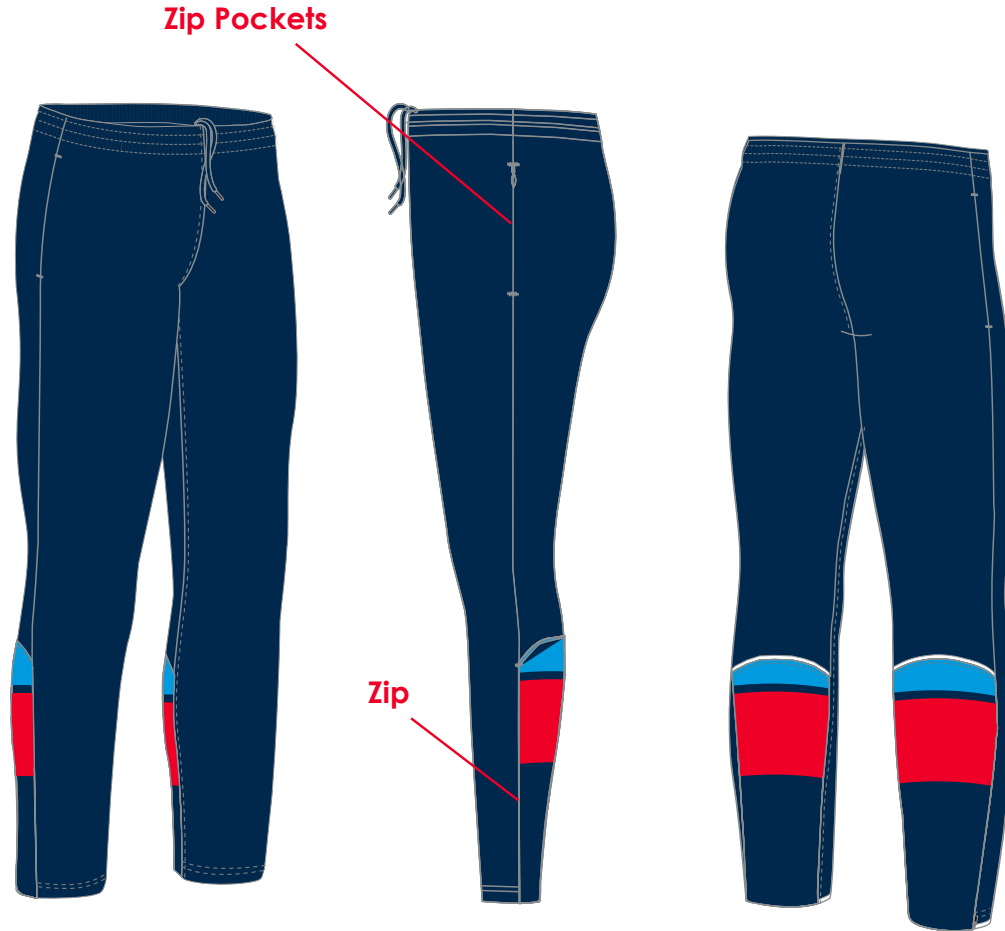

MAIN BODY COLOUR - PART SUBLIMATED

**FABRIC OPTIONS
MK150 PANEL**

 BLACK  NAVY  MAROON  ROYAL  RED

OPTION TO BE FULLY SUBLIMATED

EVOLUTION RANGE - SHORT

SIDE PANEL SUBLIMATED

MK150

	XSJ	SJ	MJ	LJ	YOUTH	SMALL	MEDIUM	LARGE	XL	2XL	3XL
TO FIT WAIST	22	24	26	28	30	32	34	36	38	40	42

MAIN BODY COLOUR - PART SUBLIMATED

BLACK NAVY MAROON ROYAL RED

OPTION TO BE FULLY SUBLIMATED

FABRIC OPTIONS
MK150
COOLTECH
SUPACOOOL

EVOLUTION RANGE - SKINNY PANT

CALF PANEL SUBLIMATED

FRENCH TERRY- MK150 PANEL

	XSJ	SJ	MJ	LJ	YOUTH	SMALL	MEDIUM	LARGE	XL	2XL	3XL
TO FIT WAIST	24	26	28	30	32	34	36	38	40	42	44

MAIN BODY COLOUR - PART SUBLIMATED

BLACK
 NAVY
 MAROON
 ROYAL
 RED

FABRIC OPTIONS
FRENCH TERRY/MK150 PANEL

NEW DOBBY JACKET

FULLY SUBLIMATED
DOBBY FABRIC - WATERPROOF FABRIC
FIT - SLIM FITTING

	XSJ	SJ	MJ	LJ	YOUTH	SMALL	MEDIUM	LARGE	XL	2XL	3XL
TO FIT CHEST	28	30	32	34	36	38	40	43	45	48	50

 BLACK  NAVY

OPTION TO BE FULLY SUBLIMATED