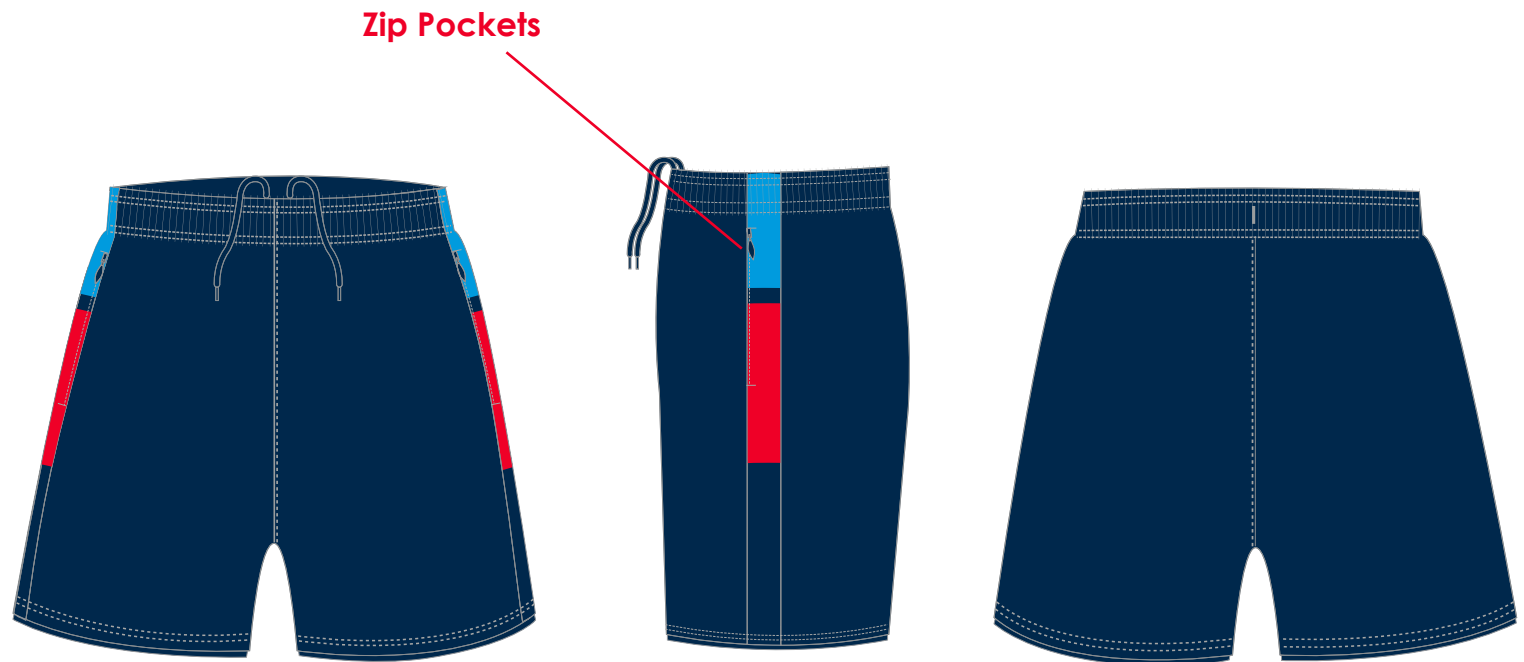

MAIN BODY COLOUR - PART SUBLIMATED

BLACK NAVY MAROON ROYAL RED

OPTION TO BE FULLY SUBLIMATED

FABRIC OPTIONS
MK150 PANEL
COOLTECH
SUPACOOOL

EVOLUTION RANGE - VEST

FULL FRONT PANEL SUBLIMATED

MK150

	XSJ	SJ	MJ	LJ	YOUTH	SMALL	MEDIUM	LARGE	XL	2XL	3XL
TO FIT CHEST	28	30	33	35	37	38	40	43	45	48	50

MAIN BODY COLOUR - PART SUBLIMATED

**FABRIC OPTIONS
MK150 PANEL**

 BLACK  NAVY  MAROON  ROYAL  RED

OPTION TO BE FULLY SUBLIMATED

EVOLUTION RANGE - SHORT

SIDE PANEL SUBLIMATED

MK150

	XSJ	SJ	MJ	LJ	YOUTH	SMALL	MEDIUM	LARGE	XL	2XL	3XL
TO FIT WAIST	22	24	26	28	30	32	34	36	38	40	42

	XSJ	SJ	MJ	LJ	YOUTH	SMALL	MEDIUM	LARGE	XL	2XL	3XL
TO FIT WAIST	24	26	28	30	32	34	36	38	40	42	44

MAIN BODY COLOUR - PART SUBLIMATED

BLACK
 NAVY
 MAROON
 ROYAL
 RED

FABRIC OPTIONS
FRENCH TERRY/MK150 PANEL

NEW DOBBY JACKET