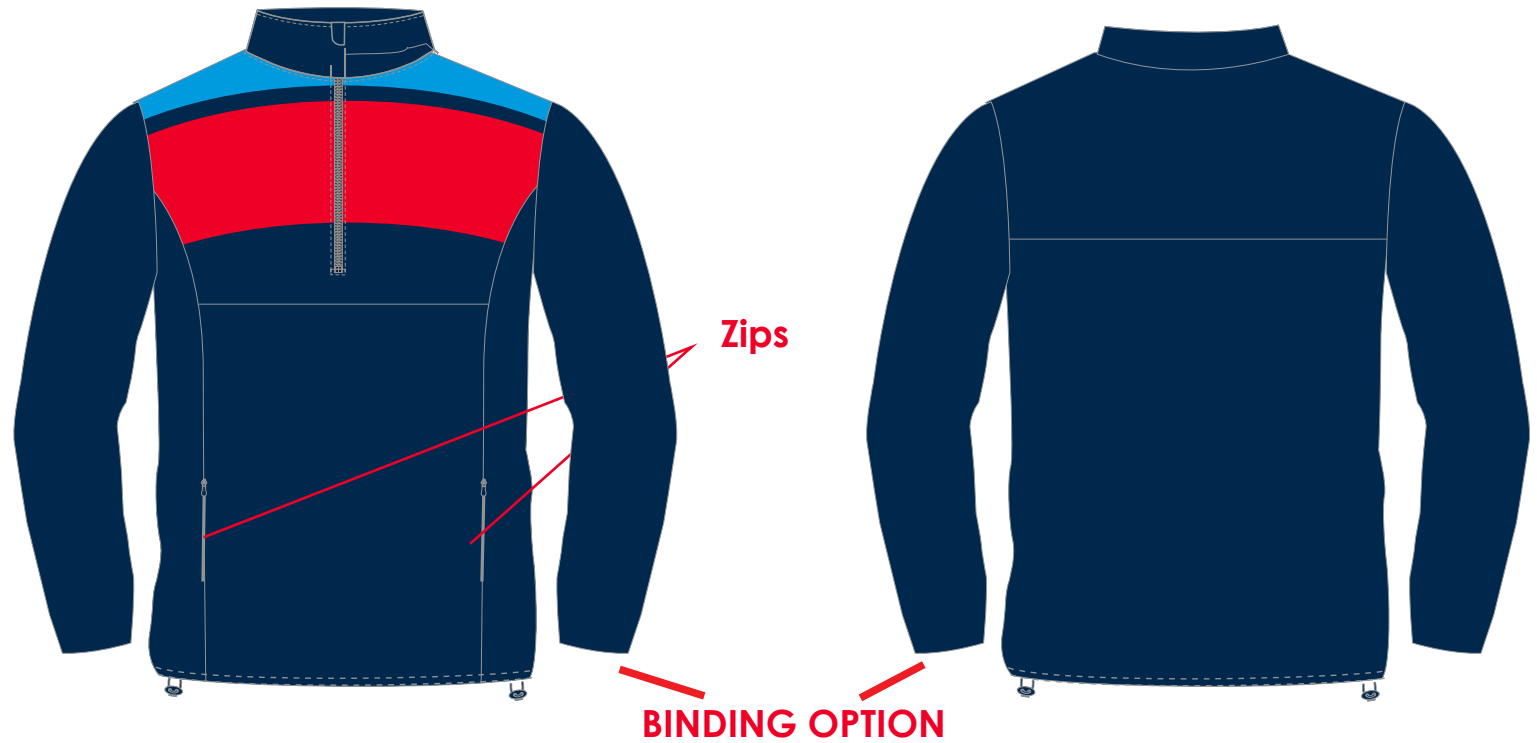

EVOLUTION RANGE
SIZING- GAME FIT

EVOLUTION RANGE - MIDLAYER 1/4 ZIP

TOP HALF PANEL SUBLIMATED
FRENCH TERRY - MK150 PANEL

	XSJ	SJ	MJ	LJ	YOUTH	SMALL	MEDIUM	LARGE	XL	2XL	3XL
TO FIT CHEST	28	30	33	35	37	38	40	43	45	48	50

MAIN BODY COLOUR - PART SUBLIMATED

■ BLACK ■ NAVY ■ MAROON ■ ROYAL ■ RED

OPTION TO BE FULLY SUBLIMATED - SOFTSHELL

FABRIC OPTIONS
SOFTSHELL - FULLY SUB
FRENCH TERRY/MK150 PANEL

EVOLUTION RANGE - HOODY

TOP HALF PANEL SUBLIMATED
FRENCH TERRY - MK150 PANEL

	XSJ	SJ	MJ	LJ	YOUTH	SMALL	MEDIUM	LARGE	XL	2XL	3XL
TO FIT CHEST	28	30	33	35	37	38	40	43	45	48	50

MAIN BODY COLOUR - PART SUBLIMATED

- BLACK
- NAVY
- MAROON
- ROYAL
- RED

FABRIC OPTIONS
SOFTSHELL - FULLY SUB
FRENCH TERRY/MK150 PANEL