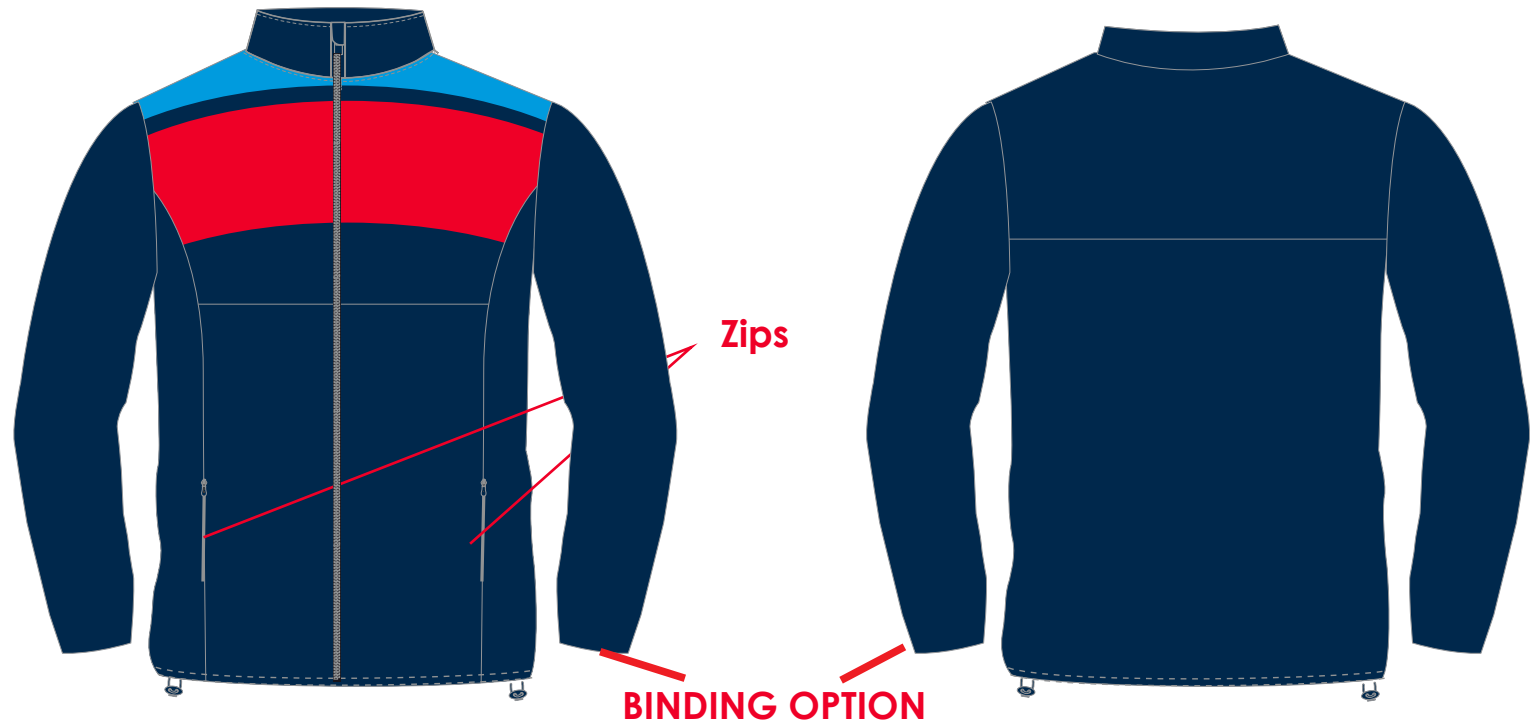

	XSJ	SJ	MJ	LJ	YOUTH	SMALL	MEDIUM	LARGE	XL	2XL	3XL
TO FIT CHEST	28	30	33	35	37	38	40	43	45	48	50

MAIN BODY COLOUR - PART SUBLIMATED

- BLACK
- NAVY
- MAROON
- ROYAL
- RED

FABRIC OPTIONS
SOFTSHELL - FULLY SUB
FRENCH TERRY/MK150 PANEL

OPTION TO BE FULLY SUBLIMATED - SOFTSHELL

EVOLUTION RANGE - MIDLAYER FULL ZIP

TOP HALF PANEL SUBLIMATED
FRENCH TERRY - MK150 PANEL

	XSJ	SJ	MJ	LJ	YOUTH	SMALL	MEDIUM	LARGE	XL	2XL	3XL
TO FIT CHEST	28	30	33	35	37	38	40	43	45	48	50