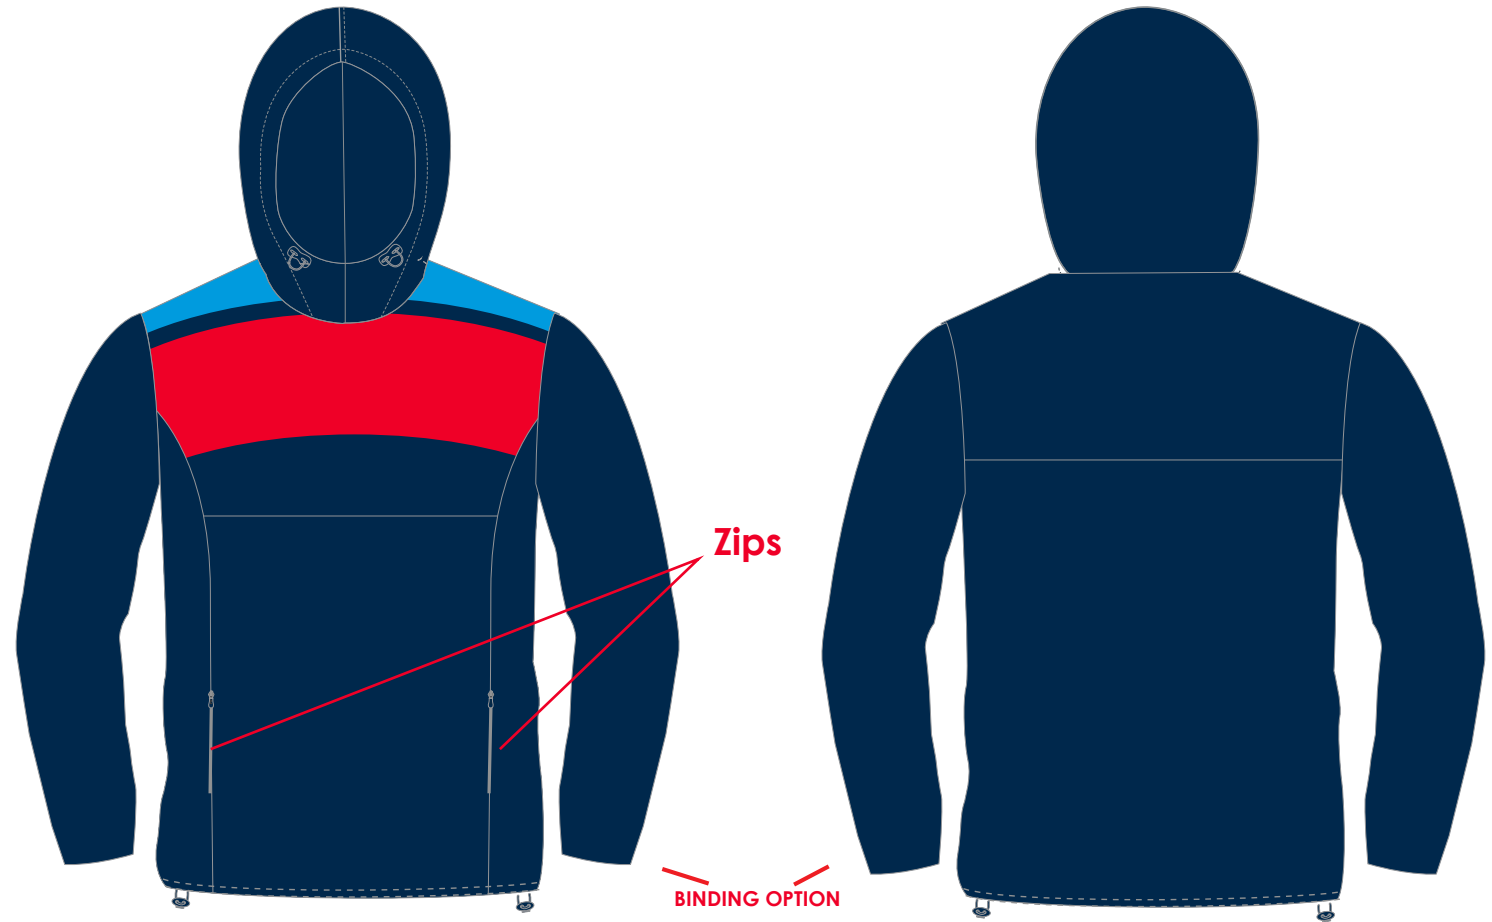

EVOLUTION RANGE
SIZING- GAME FIT

EVOLUTION RANGE - MIDLAYER 1/4 ZIP

TOP HALF PANEL SUBLIMATED
FRENCH TERRY - MK150 PANEL

	XSJ	SJ	MJ	LJ	YOUTH	SMALL	MEDIUM	LARGE	XL	2XL	3XL
TO FIT CHEST	28	30	33	35	37	38	40	43	45	48	50

MAIN BODY COLOUR - PART SUBLIMATED

■ BLACK ■ NAVY ■ MAROON ■ ROYAL ■ RED

OPTION TO BE FULLY SUBLIMATED - SOFTSHELL

FABRIC OPTIONS
SOFTSHELL - FULLY SUB
FRENCH TERRY/MK150 PANEL

EVOLUTION RANGE - HOODY

TOP HALF PANEL SUBLIMATED
FRENCH TERRY - MK150 PANEL

	XSJ	SJ	MJ	LJ	YOUTH	SMALL	MEDIUM	LARGE	XL	2XL	3XL
TO FIT CHEST	28	30	33	35	37	38	40	43	45	48	50

MAIN BODY COLOUR - PART SUBLIMATED

- BLACK
- NAVY
- MAROON
- ROYAL
- RED

FABRIC OPTIONS
SOFTSHELL - FULLY SUB
FRENCH TERRY/MK150 PANEL

OPTION TO BE FULLY SUBLIMATED - SOFTSHELL

EVOLUTION RANGE - MIDLAYER FULL ZIP

TOP HALF PANEL SUBLIMATED
FRENCH TERRY - MK150 PANEL

	XSJ	SJ	MJ	LJ	YOUTH	SMALL	MEDIUM	LARGE	XL	2XL	3XL
TO FIT CHEST	28	30	33	35	37	38	40	43	45	48	50